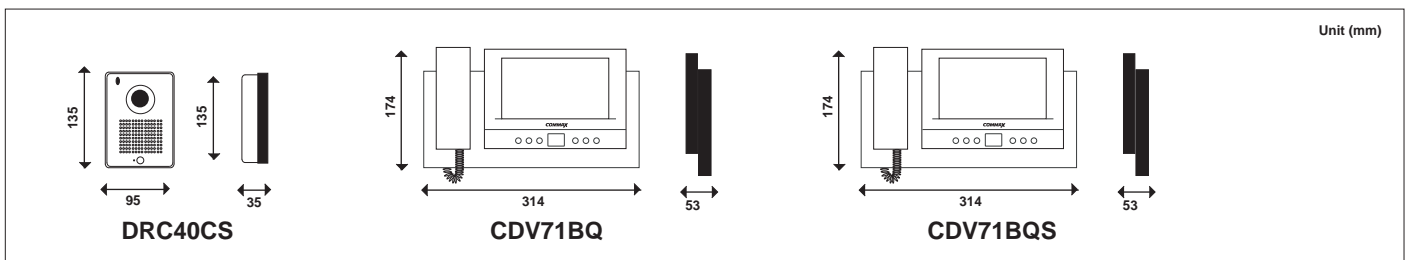

Dimensions