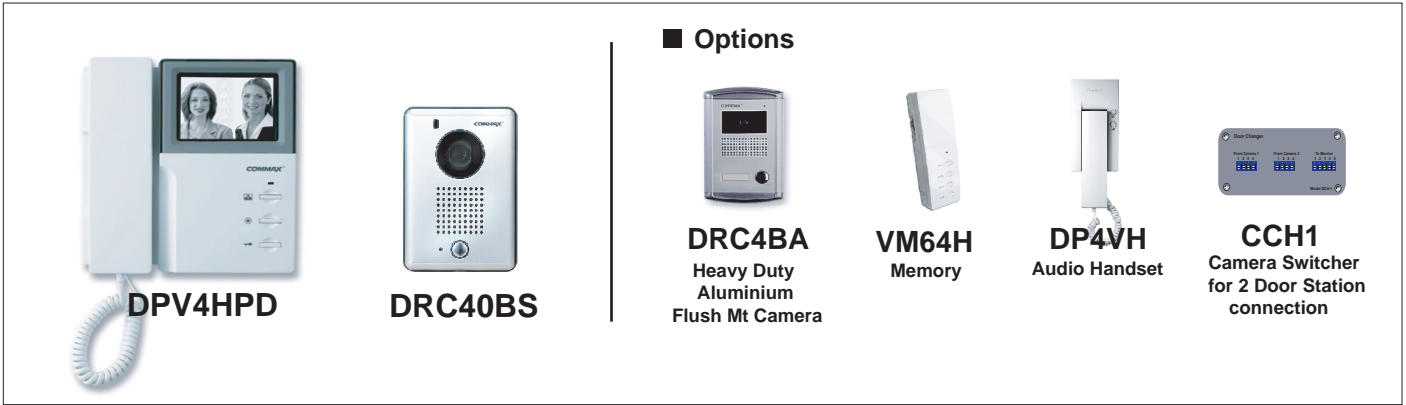

B/W Video Doorphone

DPV4HPD/DRC40BS

DPV4HPD - B/W VIDEO MONITOR
DRC40BS - B/W VIDEO DOOR STATION

Features

- B/W Video Monitor (DPV4HPD)
- Memory Unit VM64H Attachable (64 image recorded)
- Expand to 2 Monitors + 2 Audio Hansets (DP4VH)
- Talk Between Room Units
- Door Release Function.
- Input Power 18V 1A DC Regulated
- 2 Camera Attachable using CCH1(Camera Switcher)