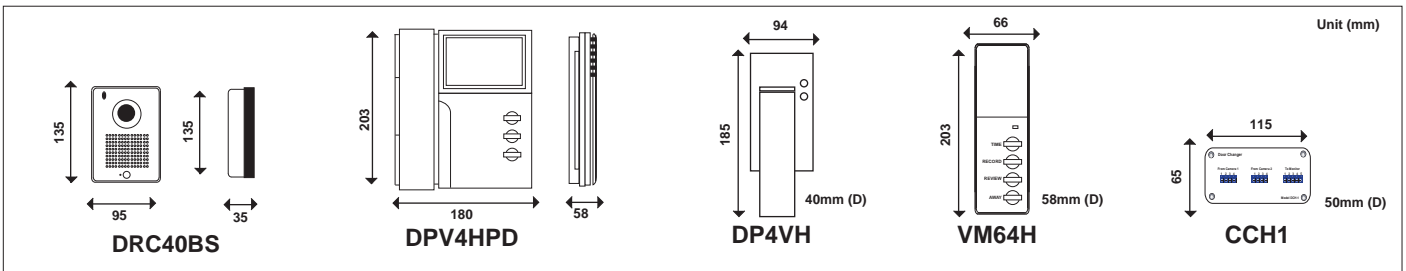

B/W Video Doorphone

DPV4HPD/DRC40BS

DPV4HPD - B/W VIDEO MONITOR
DRC40BS - B/W VIDEO DOOR STATION

Features

- B/W Video Monitor (DPV4HPD)
- Memory Unit VM64H Attachable (64 image recorded)
- Expand to 2 Monitors + 2 Audio Hansets (DP4VH)
- Talk Between Room Units
- Door Release Function.
- Input Power 18V 1A DC Regulated
- 2 Camera Attachable using CCH1(Camera Switcher)

Dimensions

System Network & Wiring