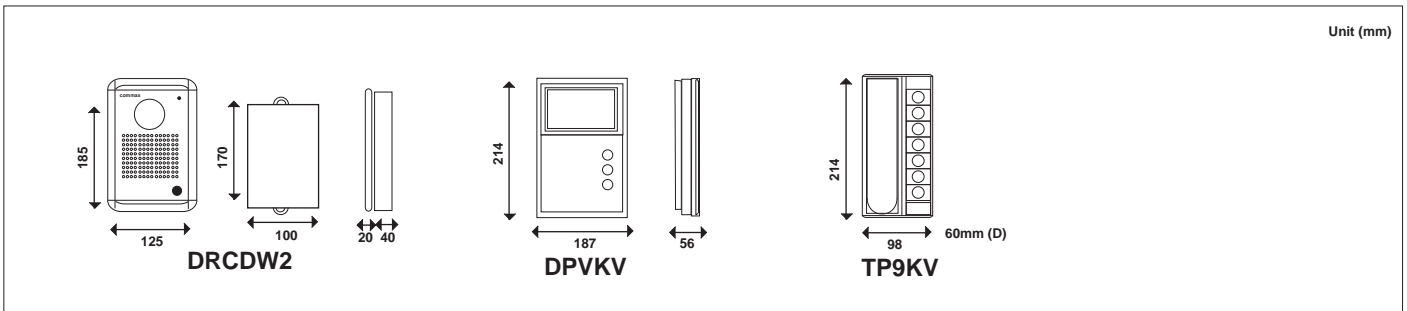

B/W Multi Room Video Doorphone

DPVKV/DRCDW2/TP9KV

DPVKV - B/W VIDEO MONITOR
 DRCDW2 - CAMERA
 TP5/9KV - AUDIO HANDSET
 CCH2 - CAMERA SWITCHER

Features

- Multi-room Video Doorphone, Expand up to 8 Rooms
- TP5KV (5 buttons), TP9KV (9 buttons)
- 2 Wire from Camera to Monitor
- 4 Wire from Camera to Handset
- Selective call to each handset
- Door Release Function
- 18V DC Regulated per Monitor
- 12V DC Regulated for Audio Handset

Dimensions

System Network & Wiring