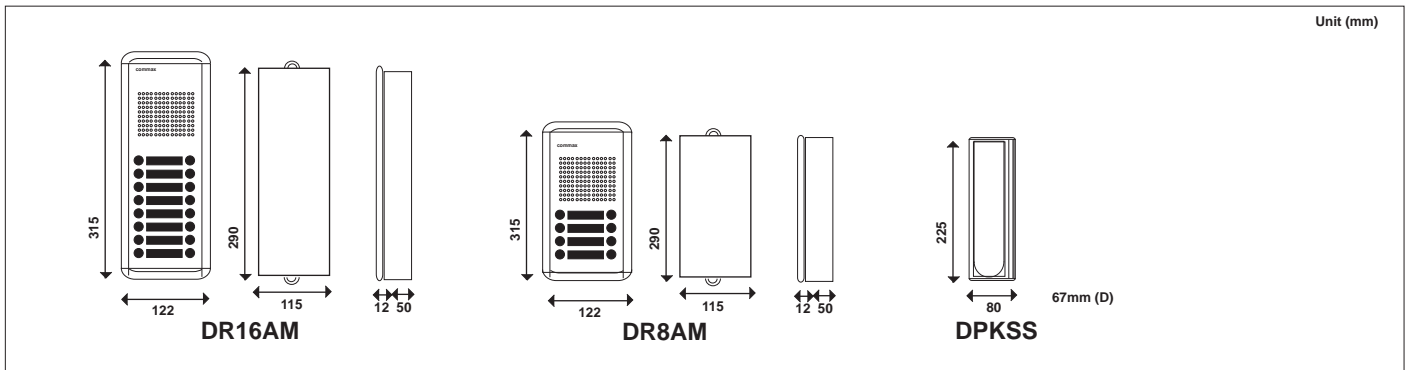

### DR16AM/ DPKSS

DR16AM - Analogue Door Station (16 buttons)  
DPKSS - Handset

### Dimensions