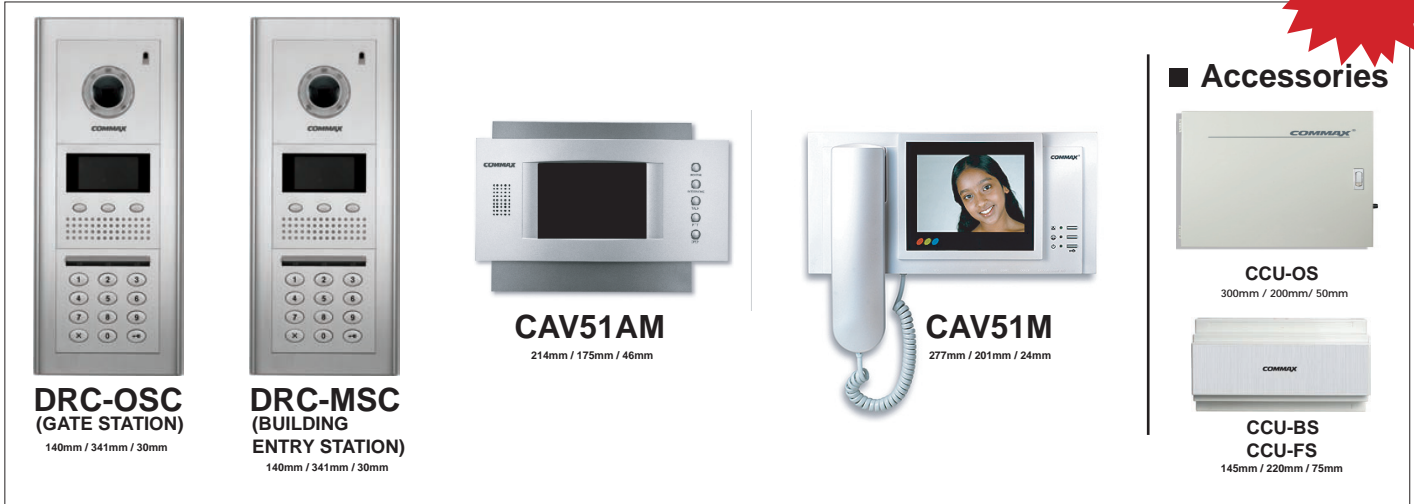

MULTI ENTRY INTERCOM SYSTEM

DRC-OSC - COLOUR VIDEO GATE STATION
 DRC-MSC - COLOUR VIDEO BUILDING ENTRY STATION
 CAV51AM - COLOUR HANDFREE MONITOR
 CAV51M - COLOUR MONITOR

Features

- Multi Entry Digital Intercom System available in Colour, B/W and Audio options
- Max 12 Buildings of 4 Entry with 200 households via various level of distributors
4 Gate station connect to 12 buildings. In each building, 4 building entry station connect to 200 households.
- Indoor station expands to 3 rooms. 1 Master monitor + 2 slave monitors.
- Distributors: CCU-OS: Gate Distributor
CCU-BS: Building Distributor
CCU-FS: Floor Distributor
- Door Station mountable in surface or flush
- Search function for tenants name in building entrance station
- Input Power - 24V DC Regulated Power Supply